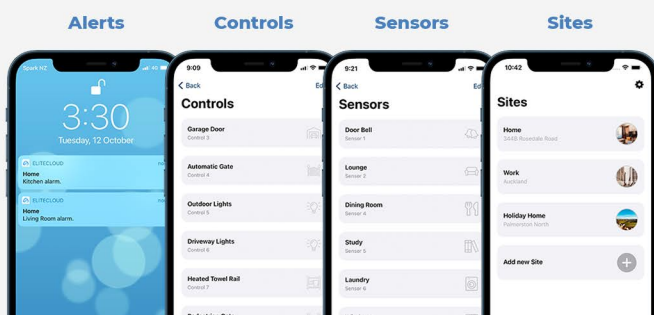

Optional App Interface Upgrade

EliteCloud

www.elitecloud.co.nz

- Plug & Play
- Pre-programmed
- Push notification alerts
- Apple or Android Compatible
- Proudly NZ Designed & Manufactured
- Select from more than 80 notification options
- Bank level encryption
- Hardware sold separately (order code EC-IoT)

EliteCloud

EC Long Range Wireless (optional accessories)

EC wireless series allows installers to specify professional, correctly positioned products without excessive labour, unpleasant trunking or conduit. With up to 500m range, almost any site can be accurately secured.